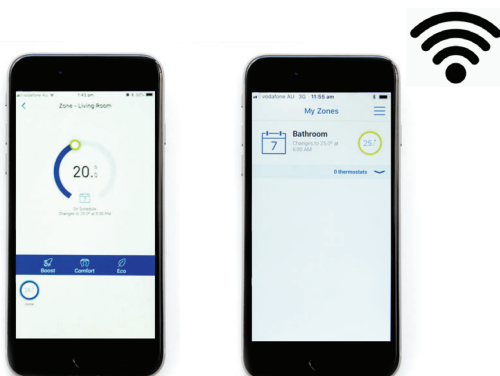

MWD5 programmable thermostat

The programmable **MWD5** is our most popular thermostat option, with WiFi and 7 day, 4 event, temperature and time schedules. Customize your floor heating to automatically adjust throughout the day, ensuring your floor is warm when you're at home.

The MWD5 comes with an intuitive touch-screen interface, offering a large, color display and easy-to-use scheduling. Its adaptive control ensures both efficiency and consistent temperatures.

With the MWD5 app, you can control your floor heating from anywhere, giving you the freedom to monitor and adjust your heating zones remotely.

TECHNICAL DATA - MWD5

Supply Voltage:	240V AC, 50/60hz
Output Relay:	16A SPST, 3600W max
Switching Differential:	0.4 degC
Built-in Switch:	2 pole 16A
Temperature Range:	0/+50 degC
Clock Function:	Up to 7 different 4 or 6 event program combinations
Housing/protection:	IP21
Dimensions (HxWxD):	H 114mm x W84mm x D40mm
Mounted:	Vertical or Horizontal
Sensor Length:	3m
Warranty:	2 years