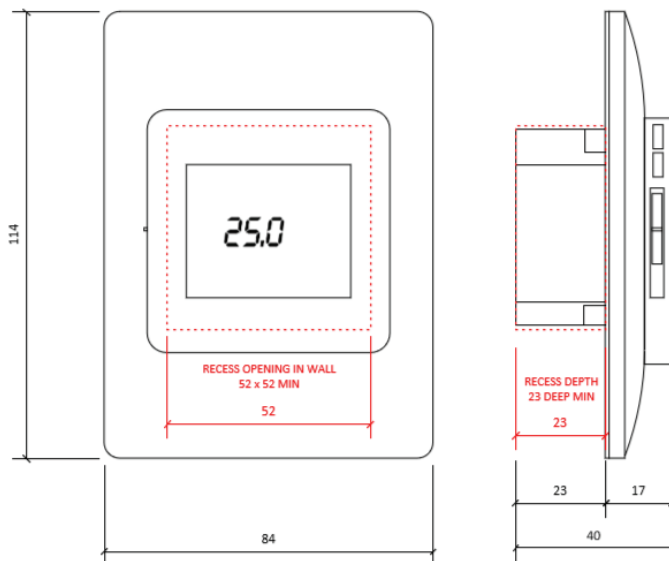

TECHNICAL DATA - MWD5

Supply Voltage:	240V AC, 50/60hz
Output Relay:	16A SPST, 3600W max
Switching Differential:	0.4 degC
Built-in Switch:	2 pole 16A
Temperature Range:	0/+50 degC
Clock Function:	Up to 7 different 4 or 6 event program combinations
Housing/protection:	IP21
Dimensions (HxWxD):	H 114mm x W84mm x D40mm
Mounted:	Vertical or Horizontal
Sensor Length:	3m
Warranty:	2 years